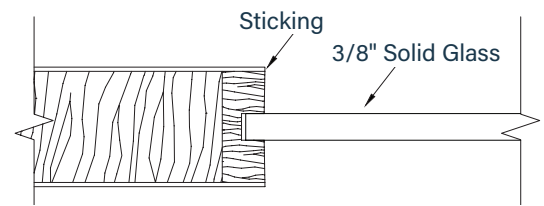

Clear Edge® Profile

Glass Options