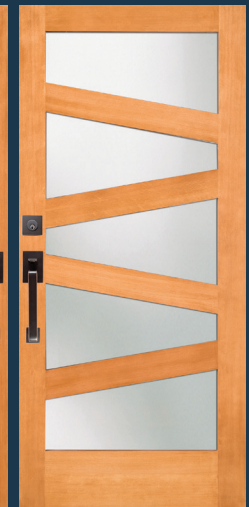

7427 IG
with optional heavy water glass. Privacy Rating 4
Option: 1627 SG

4948* IG
with optional shaker sticking
Option: 4941 SG

*As viewed from exterior of home.