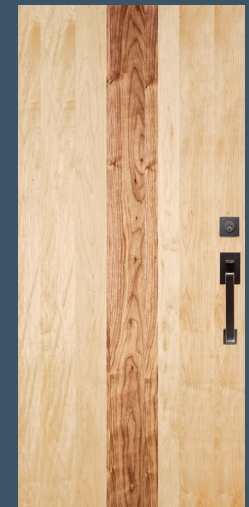

49920
Combines Douglas fir (horizontal grain) and sapele mahogany

49922
Combines cherry, walnut and maple

49923
Combines cherry and walnut

49925
Combines Douglas fir and sapele mahogany

49921
Combines maple and walnut