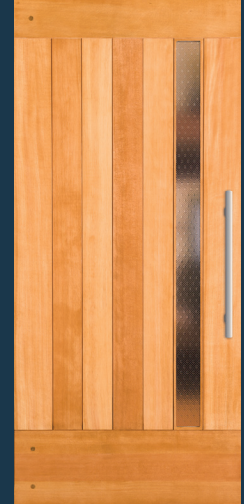

EXTERIOR DOORS

4972* IG
Shown in sapele mahogany with 4973 sidelights

4975* IG

4925* IG

4974* IG
with optional quatro glass. Privacy Rating 6

4977* IG

4976* IG

4926* IG