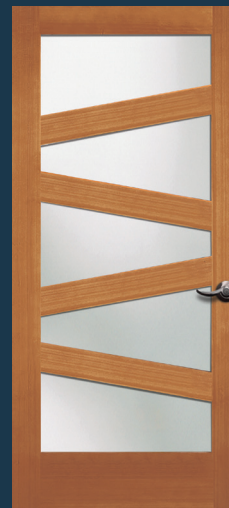

SHAKER STICKING (OPTION)

DOOR PROFILE

Panel Doors

700 SERIES (STANDARD)

282

with optional shaker sticking

1503

with optional narrow stiles and rails

1504

with optional mistlite glass.
Privacy Rating 8

1603

Features 7-1/2" rails,
with optional shaker sticking

1643

Features 4-1/2" rails,
with optional shaker sticking

1604

Features 7-1/2" rails, with optional shaker sticking and rooftop glass.
Privacy Rating 8

1605

Features 7-1/2" rails.
Shown in sapele mahogany with optional shaker sticking

1645

Features 4-1/2" rails,
with optional shaker sticking

4931

with optional shaker sticking

4941

with optional shaker sticking