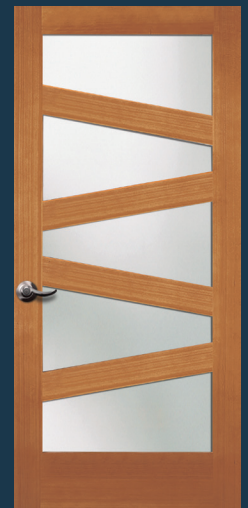

1504

with optional mistlite glass.
Privacy Rating 8

1603

Features 7-1/2" rails,
with optional shaker sticking

1643

Features 4-1/2" rails,
with optional shaker sticking

1604

Features 7-1/2" rails, with optional shaker sticking and rooftop glass.
Privacy Rating 8

1605

Features 7-1/2" rails.
Shown in sapele mahogany with optional shaker sticking

1645

Features 4-1/2" rails,
with optional shaker sticking

4931

with optional shaker sticking

4941

with optional shaker sticking