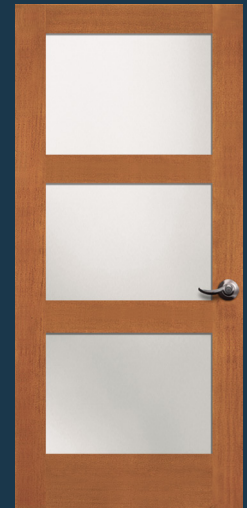

49931
Shown in sapele mahogany with optional satin etch glass

49932
with optional rain glass

DOORS INCLUDE THESE OPTIONS (SEE SIMPSONDOOR.COM/OPTIONS):

DOOR PROFILES

Doors with Glass

OVOLO STICKING (STANDARD)

SHAKER STICKING (OPTION)

DOOR PROFILE

Panel Doors

700 SERIES (STANDARD)

282

with optional shaker sticking

1503

with optional narrow stiles and rails

1504

with optional mistlite glass.
Privacy Rating 8

1603

Features 7-1/2" rails,
with optional shaker sticking

1643

Features 4-1/2" rails,
with optional shaker sticking

1604

Features 7-1/2" rails, with optional shaker sticking and rooftop glass.
Privacy Rating 8