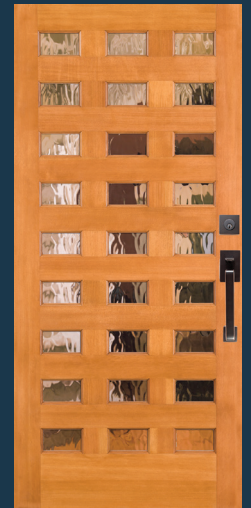

SHAKER STICKING (OPTION)

YOUR DOOR. YOUR GLASS.
simpsondoor.com/tastetest

7409 IG
with 7819 sidelight and optional P-516 glass and shaker sticking. Privacy Rating 9
Option: 1609 SG

7410 IG
Shown in walnut with 7810 sidelight and optional shaker sticking
Option: 1610 SG

7411 IG
with 7811 sidelight
Option: 1611 SG

7427 IG
with optional heavy water glass. Privacy Rating 4
Option: 1627 SG

TEST DRIVE YOUR DOOR
simpsondoor.com/testdrive

7421 IG
Shown in bamboo with optional rooftop glass and shaker sticking. Privacy Rating 8
Option: 1621 SG