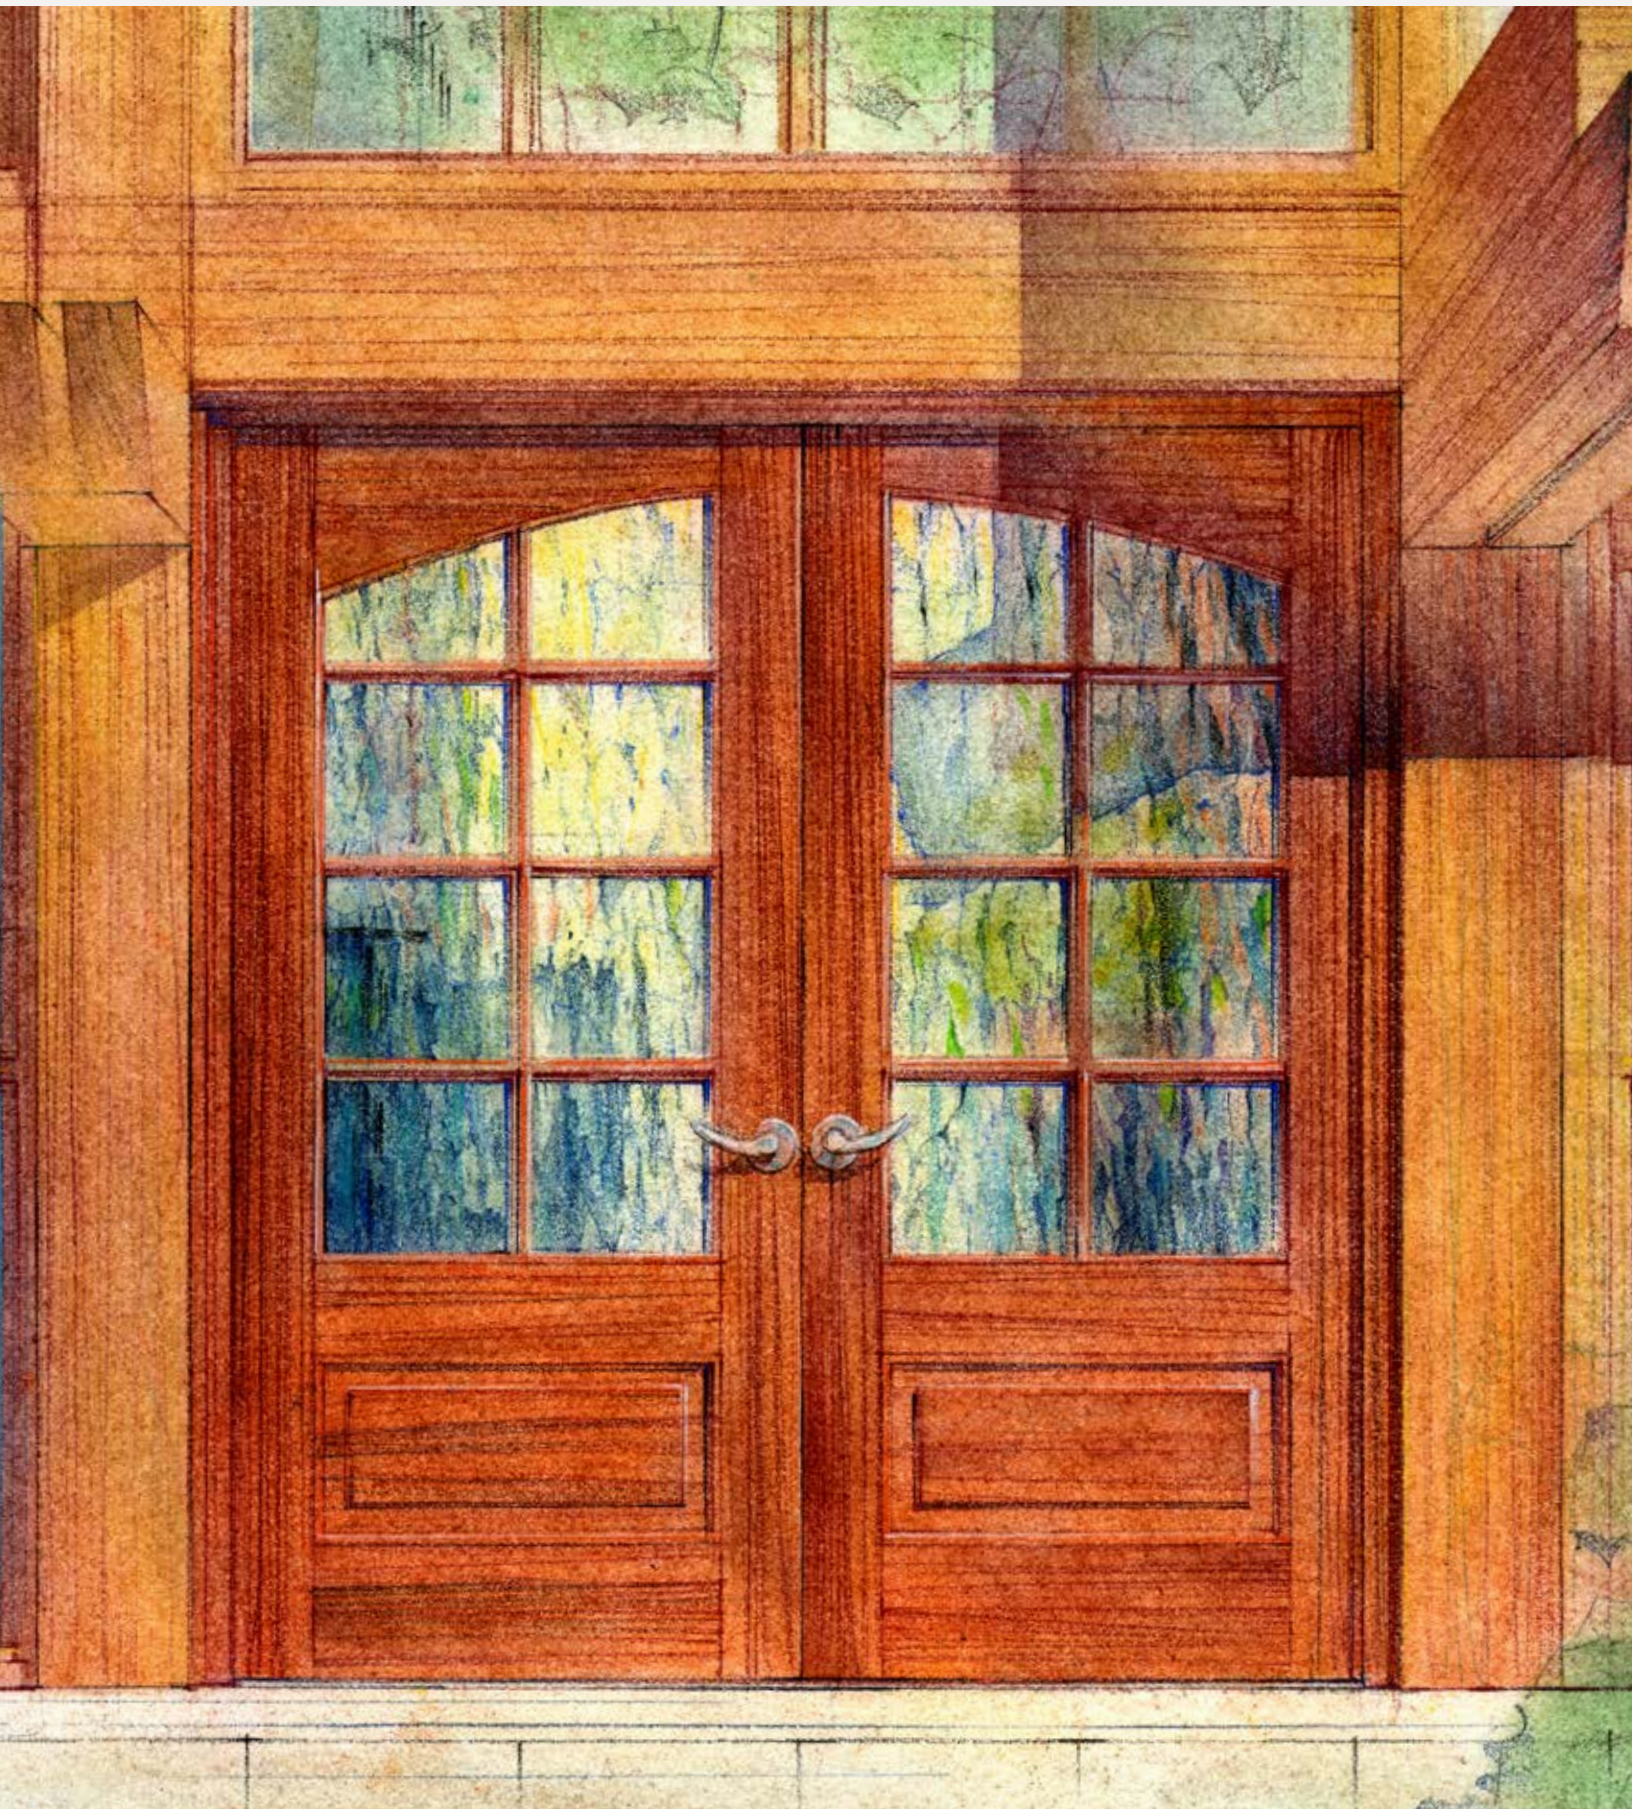

# DESIGN COMES *Full Circle*

Lombard®

4914 and 4915 doors with matching sidelights  
shown in Sapele Mahogany with optional Seedy  
Baroque glass

---

TWO THOUSAND SEVEN

# AHEAD OF *the Curve*

7628 and 7638 shown in Sapele Mahogany with optional Heavy Water glass

---

TWO THOUSAND SIX