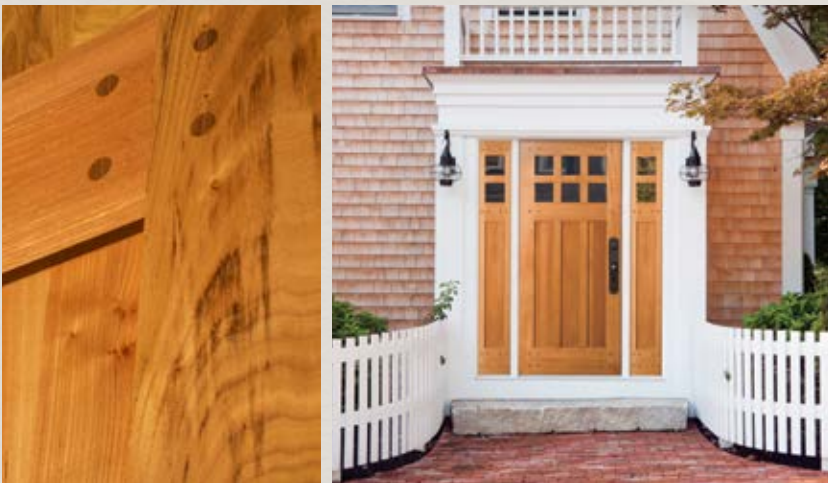

TWO THOUSAND TEN

RUGGEDNESS *that's a Breeze*

77664 door, 77663 sidelights shown in Black Locust