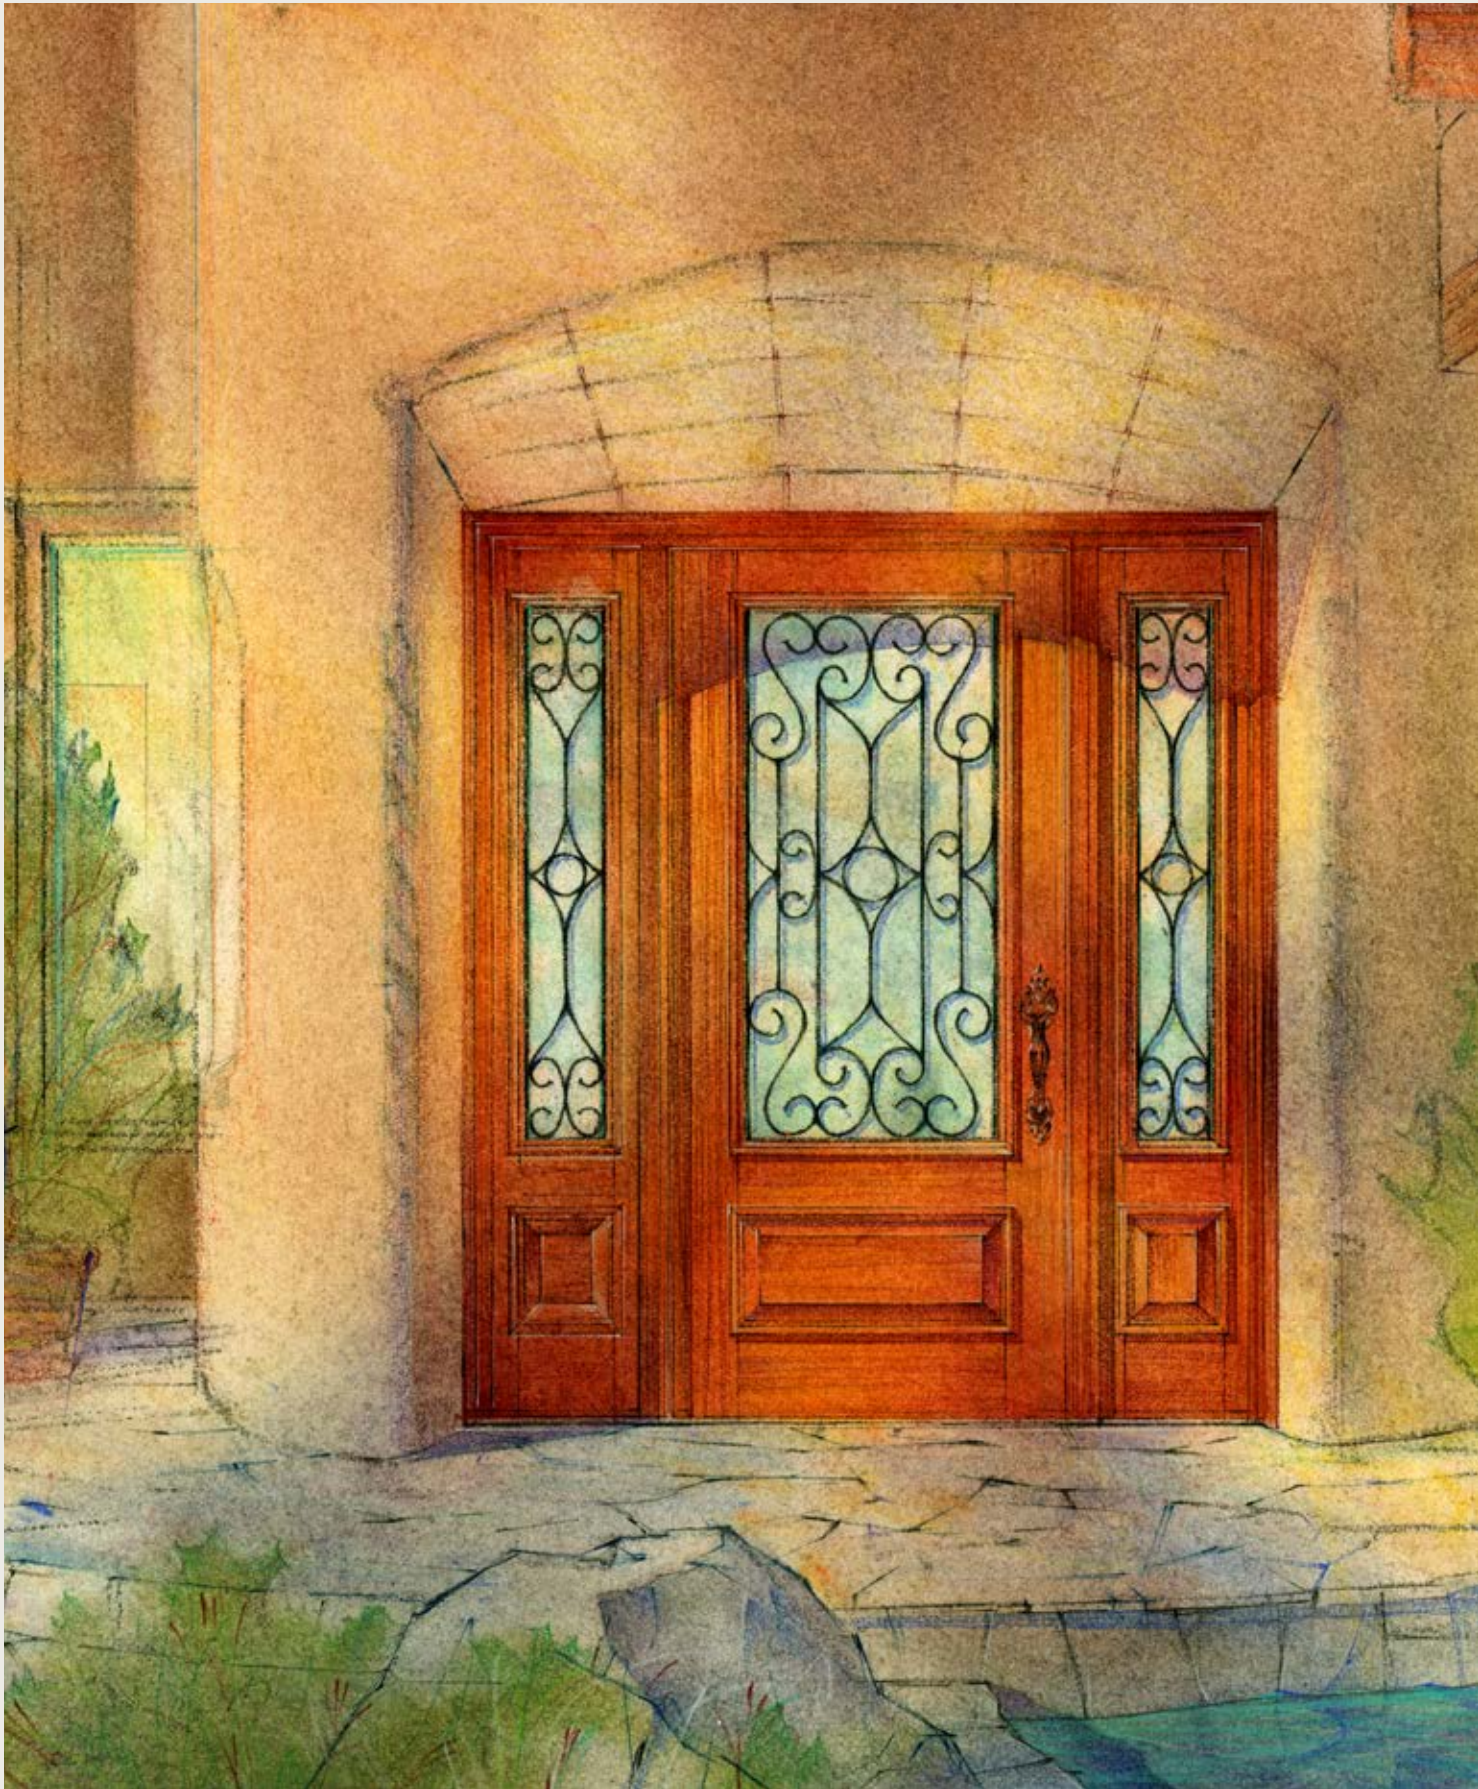

# AHEAD OF *the Curve*

7628 and 7638 shown in Sapele Mahogany with optional Heavy Water glass

---

TWO THOUSAND SIX