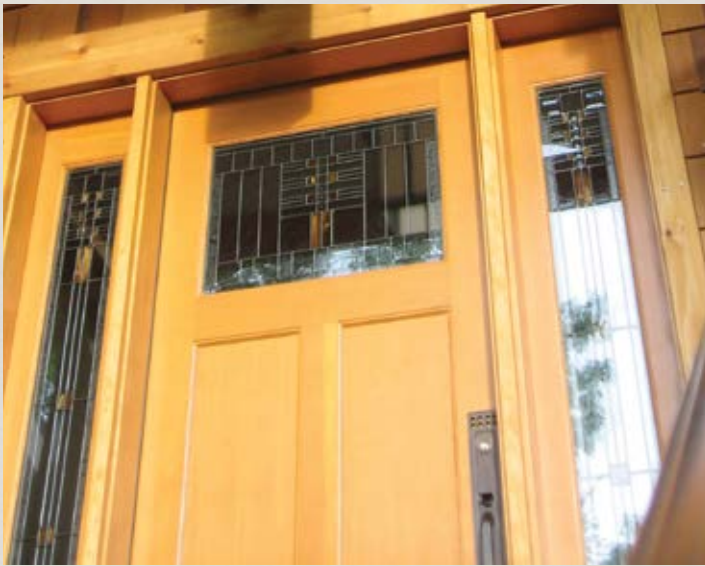

TWO THOUSAND ONE

UNDERSTATED *Authenticity*

Valencia™ II

36843 door, 6174 sidelights with 9541
dentil shelf shown in Douglas Fir