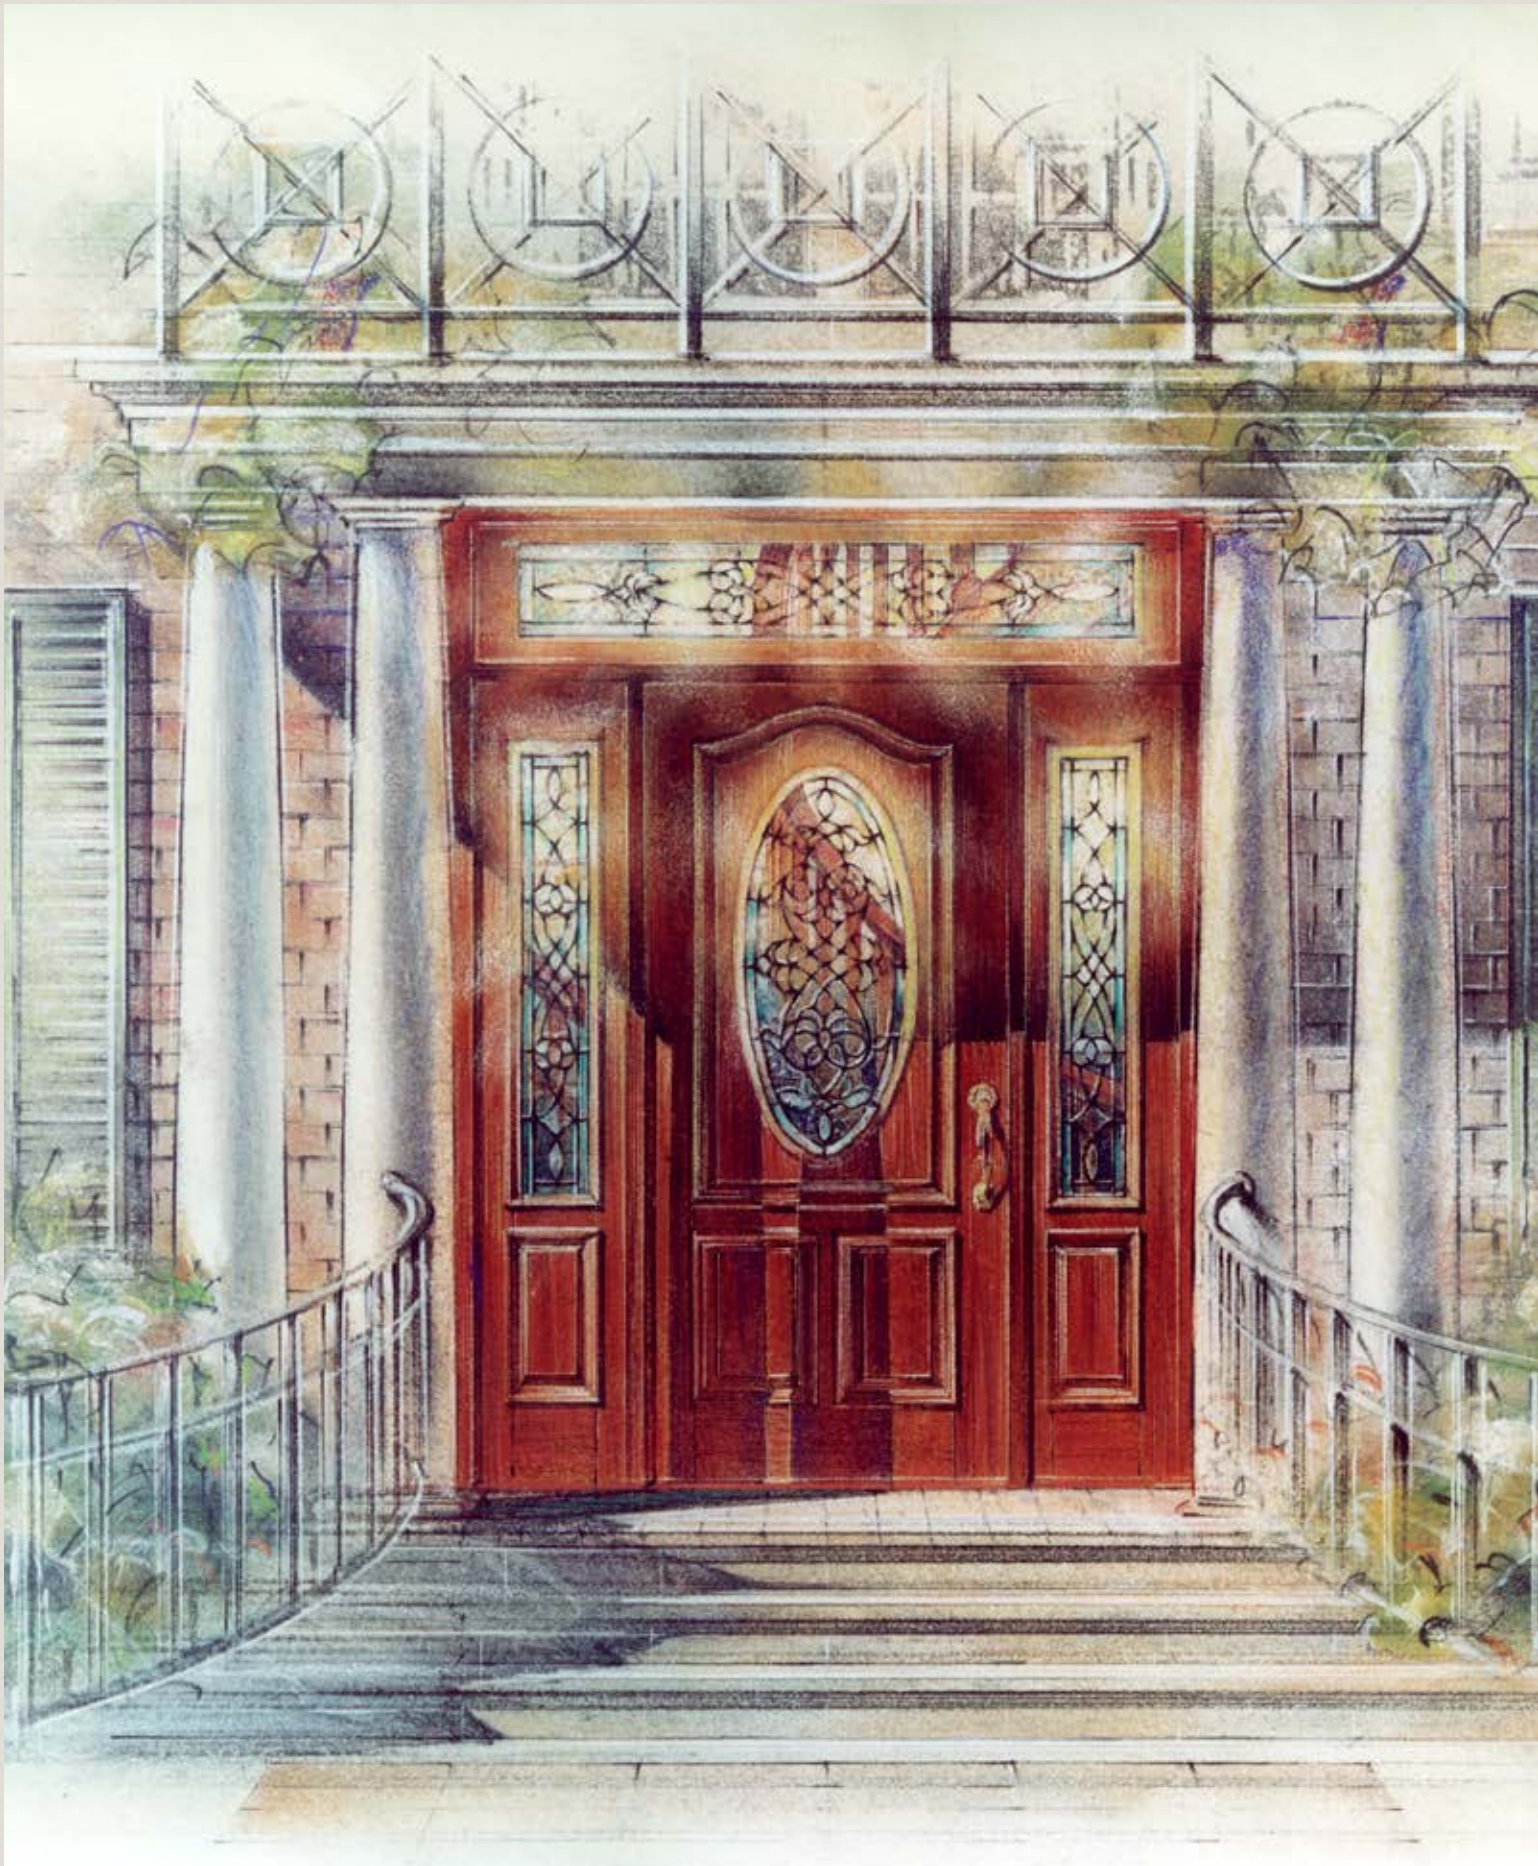

# *Elegance* ELEVATED

Centennial  
4390 door , 4391 sidelights shown in  
Douglas Fir

---

TWO THOUSAND ONE

# UNDERSTATED *Authenticity*

Valencia™ II

36843 door, 6174 sidelights with 9541  
dentil shelf shown in Douglas Fir

---

TWO THOUSAND