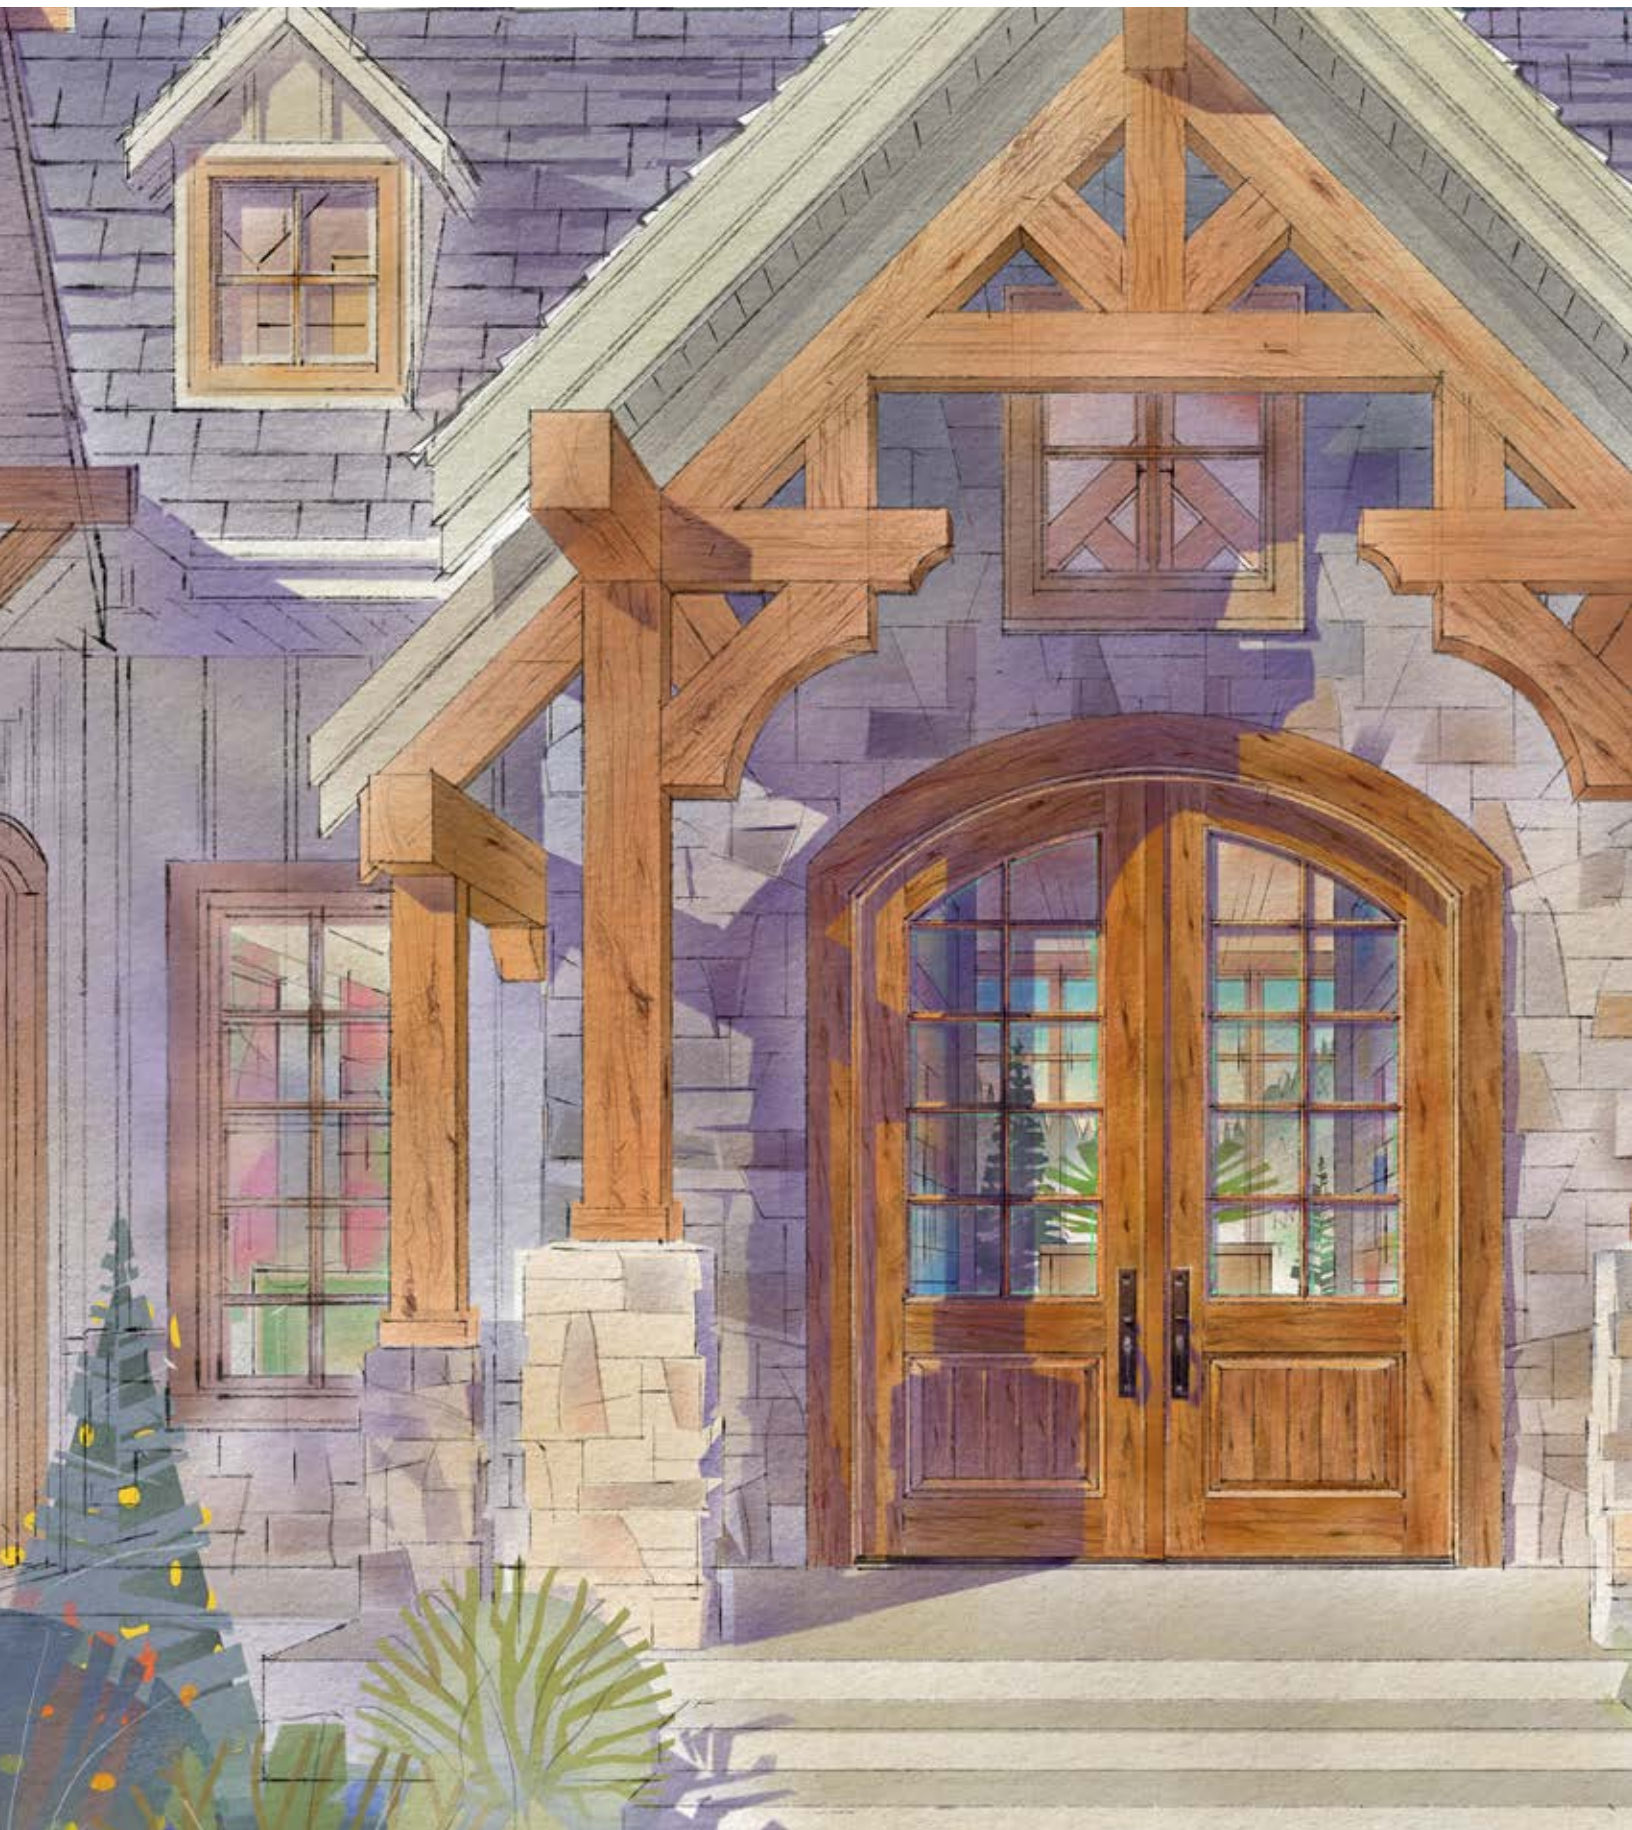

# DRAWING *Inspiration*

DOORS OF THE YEAR SKETCHBOOK

TWO THOUSAND TWENTY THREE

# MODERN *Masterpiece*

49908 Pivot Door System shown in  
Sapele Mahogany

TWO THOUSAND TWENTY TWO

# AHEAD *of the Curve*

---

37508 door, 37804 sidelights with  
shared radius top, shown in White Oak

TWO THOUSAND TWENTY ONE