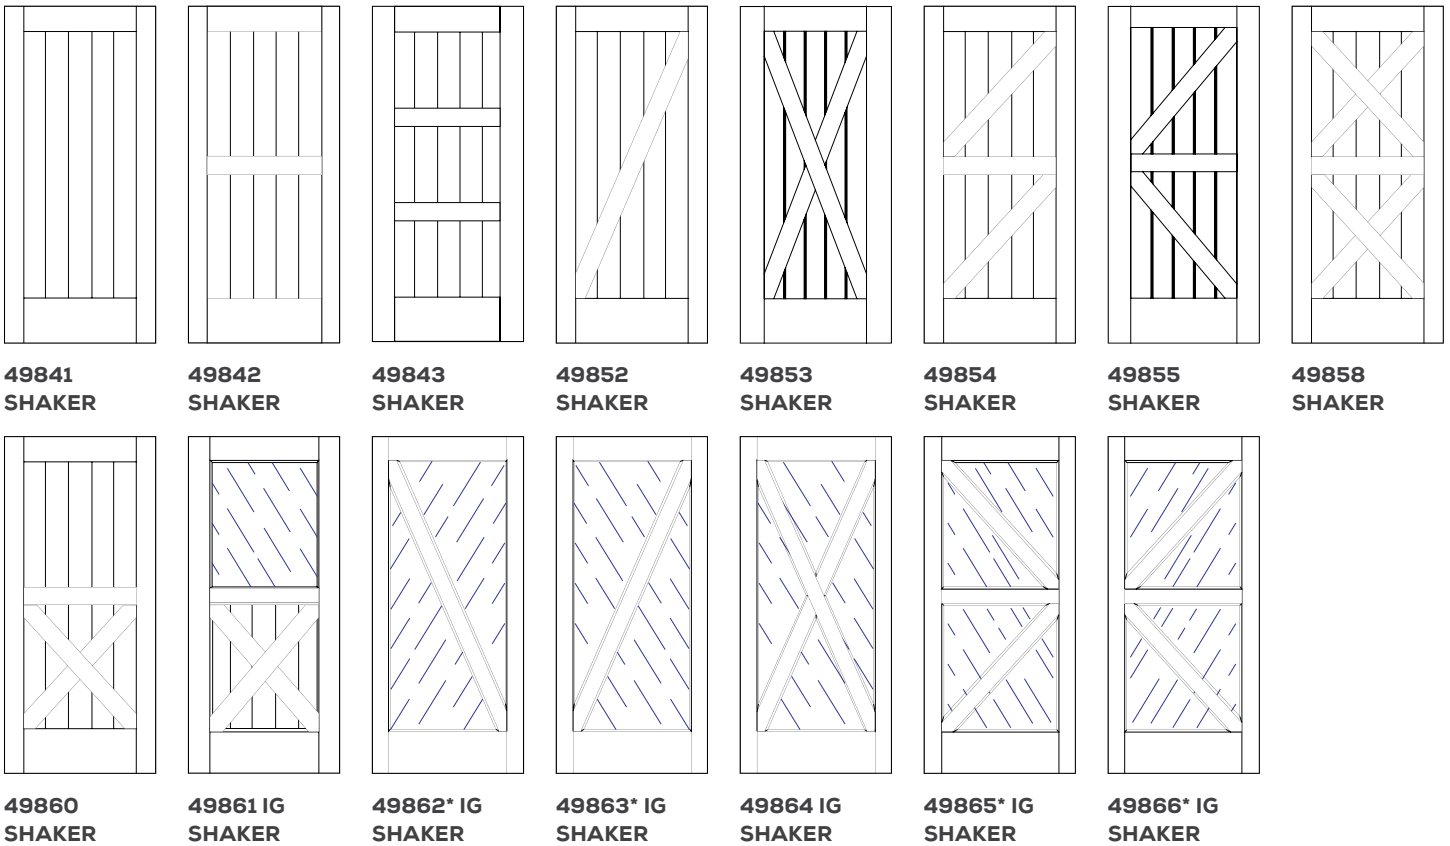

744 SHAKER

766 SHAKER

760 SHAKER

762 SHAKER

SG = 1/8" SINGLE GLAZED

TRADITIONAL EXTERIOR DOORS

Barn-Style doors have 3/4" IG and 3/4" Flat Panel with 1/8" Square V-Groove

IG = 3/4" INSULATED GLAZING * AS VIEWED FROM EXTERIOR OF HOME