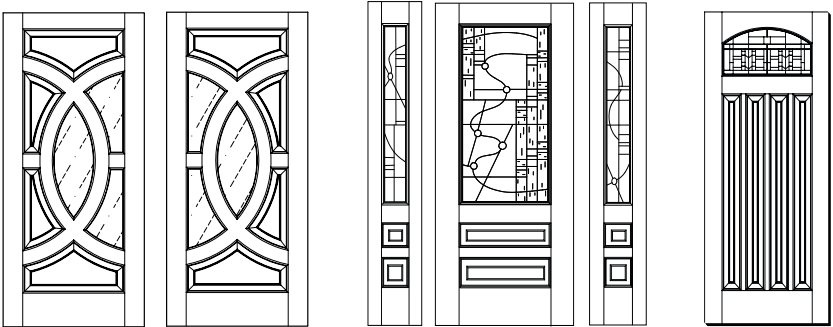

LOMBARD®
4914*

4915*

FULL BLOOM®
4613* 4612*
(Black) (Black)

4614*
(Black)

AREZZO GROVE™
7872 (Silver)

* AS VIEWED FROM EXTERIOR OF HOME