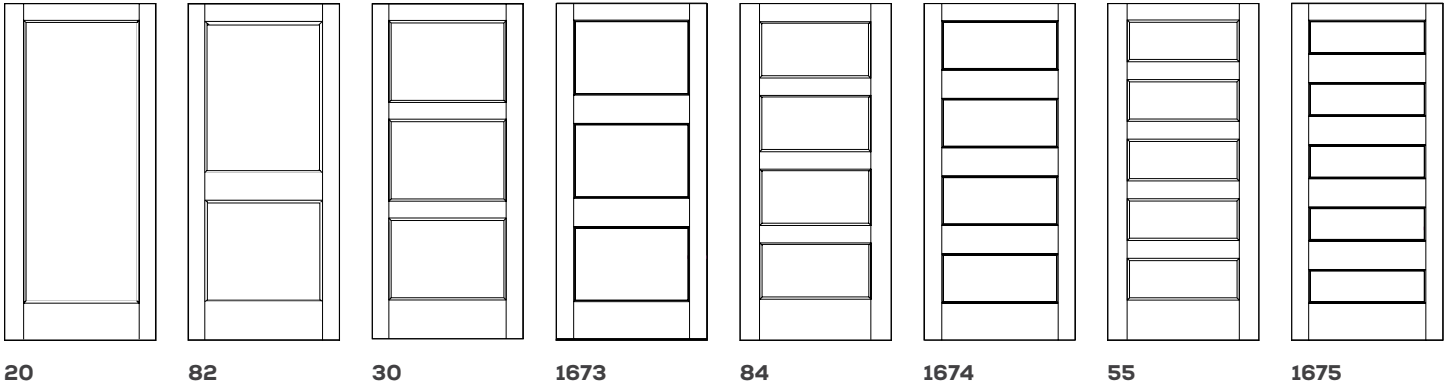

744 SHAKER

766 SHAKER

760 SHAKER

762 SHAKER

SG = 1/8" SINGLE GLAZED

TRADITIONAL EXTERIOR DOORS

Barn-Style doors have 3/4" IG and 3/4" Flat Panel with 1/8" Square V-Groove

IG = 3/4" INSULATED GLAZING * AS VIEWED FROM EXTERIOR OF HOME