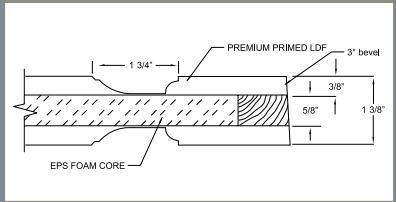

Encore®

ROUTER CARVED DOORS

- Router-carved LDF doors with foam core construction
- Terrific value and lighter than standard MDF doors
- Matching bifold doors available
- Up to 90-minute fire-ratings available

Encore® 8550 ▲

STANDARD 1-3/4" THICK DOOR

STANDARD 1-3/8" THICK DOOR

Encore® doors are available in a wide variety of designs and some of the most popular are shown below. For a complete listing of standard designs visit simpsondoor.com/encore or design your own custom Encore door.