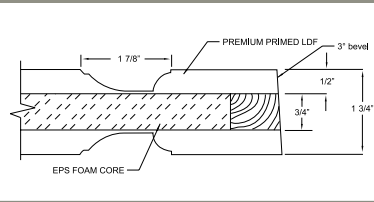

Encore®

ROUTER CARVED DOORS

- Router-carved LDF doors with foam core construction
- Terrific value and lighter than standard MDF doors
- Matching bifold doors available
- Up to 90-minute fire-ratings available

Encore® 8550 ▲

STANDARD 1-3/4" THICK DOOR

STANDARD 1-3/8" THICK DOOR

Encore® doors are available in a wide variety of designs and some of the most popular are shown below. For a complete listing of standard designs visit simpsondoor.com/encore or design your own custom Encore door.