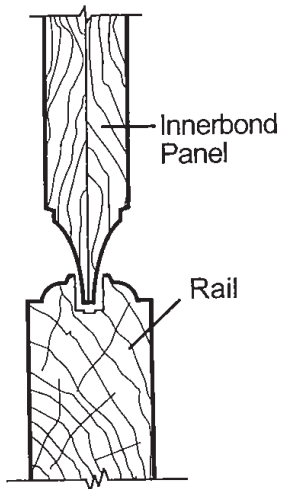

1 1/4"  
Innerbond  
Panel

**Tudor I Glazing Detail**  
(Cast Aluminum)

**Tudor II Speaking Grill  
Detail**  
(Cast Aluminum)

**4040/4041 TUDOR I and II**